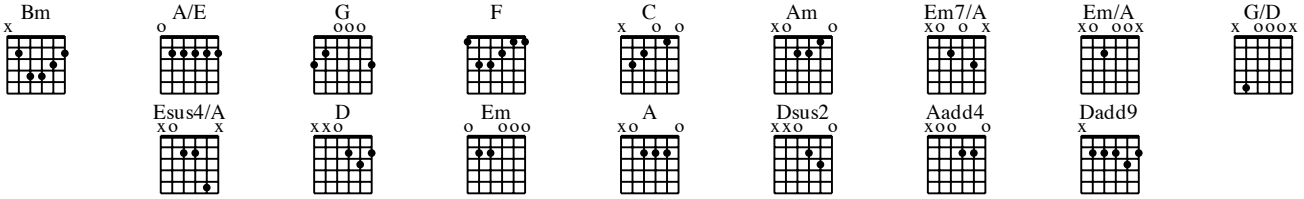

WHISKY GIRL (UNPLUGGED)

As recorded by Toby Keith

(from the 2004 Album "Shockin Y'all")

Words by Toby Keith
Music by Toby Keith

A Intro

♩ = 132

Gtr I

Bm DadB^bh DadB^bh G Bm DadB^bh DadB^bh G

Musical notation for the third system of the chorus, starting at measure 67. It includes a guitar chord diagram with fret numbers and a treble clef staff with a key signature of one sharp (F#). The chords are Bm, G, Bm, and G.

Musical notation for measures 75-78. Chords: Bm, DadB \bar{b} h DadB \bar{b} h, G, Bm, DadB \bar{b} h DadB \bar{b} h, G. Includes guitar tablature and bass lines.

Musical notation for measures 79-82. Chords: Bm, DadB \bar{b} h DadB \bar{b} h, G, D, Dsu \bar{b} 2 Dsu \bar{b} 2 Dsus2 A, Aad \bar{b} 4 Aad \bar{b} 4 Aadd4. Includes guitar tablature and bass lines.

Musical notation for measure 83. Chord: G. Includes guitar tablature and bass lines.